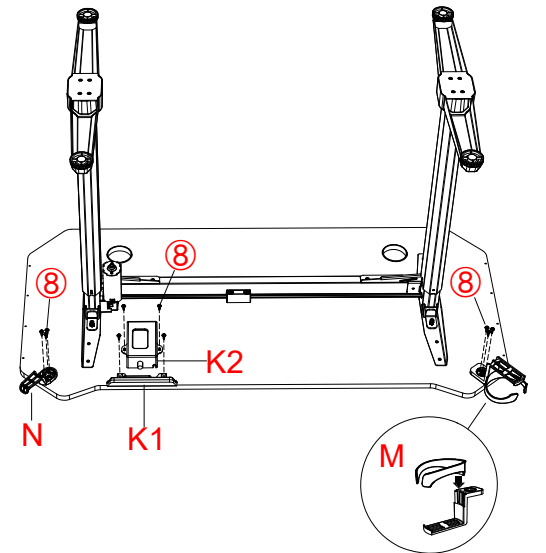

HA-01 Gaming Desk installation manual

A  x1	B  x2	C  x1	D  x1	E  x1
F  x2	G  x2	H  x2	I  x4	J  x1
K1  x1	K2  x1	L  x2	M  x1	N  x1
O  x2				
① M6×12  x18	② M4×30  x2	③ M4  x2	④  x1	⑤ M6×30  x2
⑥ M6  x2	⑦ M8×25  x8	⑧ M4×14  x18	⑨ M5  x1	⑩  x1
⑪  x3				

(1)

(2)

(3)

(4)

(5)

(6)

(7)

(8)