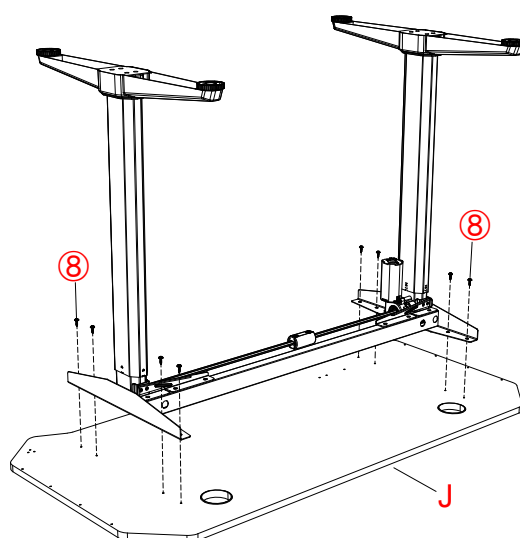

HA-01 Gaming Desk installation manual

A  x1	B  x2	C  x1	D  x1	E  x1
F  x2	G  x2	H  x2	I  x4	J  x1
K1  x1	K2  x1	L  x2	M  x1	N  x1
O  x2				
① M6×12  x18	② M4×30  x2	③ M4  x2	④  x1	⑤ M6×30  x2
⑥ M6  x2	⑦ M8×25  x8	⑧ M4×14  x18	⑨ M5  x1	⑩  x1
⑪  x3				

(1)

(2)

(3)

(4)

(5)

(6)

(7)

(8)